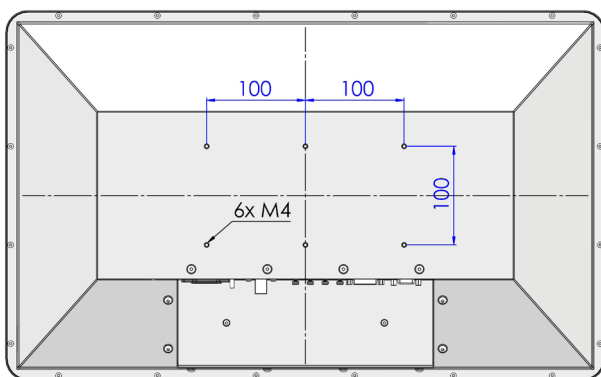

Specifications

LCD Panel

Display Type	24" TFT LCD
Resolution	1920 x 1080
Colors	16.7M
Backlight	LED
Brightness	300cd/m² (typ.)
Viewing Angle	178° H, 178° V (typ.)

Touchscreen

Projected Capacitive Touchscreen via USB

Interface

VGA Input	HD-Sub 15pin, DVI
<i>option</i>	HDMI®, DisplayPort™
<i>option</i>	Video Input - Composite, S-Video, PAL/NTSC, SDI
OSD Control	Brightness, Contrast, Phase, Size, Sharpness, Auto Adjust, etc.

Mechanical

Construction	Powder coated aluminum front panel with recessed protection glass and PCAP touch screen, powder coated steel chassis
Color	RAL 9005, 7035, 7032, 9006, etc.
Dimension	607 x 375 x 75mm, (w/o screws)
Mounting	VESA 200 x 100mm (6 x M4)

Electrical

Power Supply	115/230V AC, 50/60Hz
<i>option</i>	12V, 24V DC

Environmental

Temperature	operating 0°C to 50°C storage -20°C to 60°C
Humidity	max. 90% RH, non condensing
Protection	IP65 on frontside

Options

AC adapter
other options on request

Accessories (included)

Power-plug, VGA-cable, DVI-cable