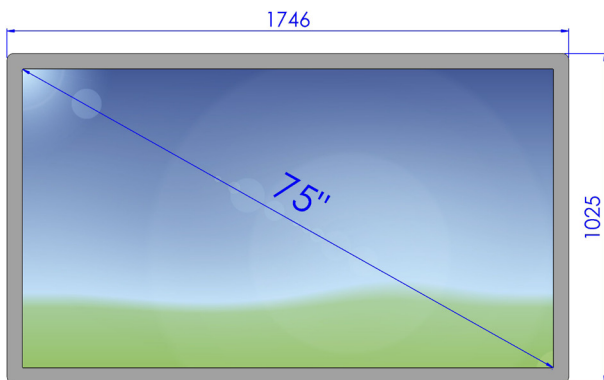

LCD75WO^{0L} Wallmount Vers.1

- UHD 4K Resolution
- High Brightness 3000 cd/m²

Specifications

LCD Panel

Display Type	75" TFT LCD
Resolution	3840 x 2160
Colors	1.07 Billion
Backlight	LED
Brightness	3000 cd/m² (typ.)
Viewing Angle	178° H, 178° V (typ.)

Construction	Aluminium front panel and chassis, powder coated
Color	RAL 9005, 7035, 7032, 9006, etc.
Front Dimension	1746 x 1025 x 5mm
Cover Dimension	1726 x 1005 x 170(217)mm
Mounting	VESA 800 x 800mm (8 x M8)

Dimensions in mm

0L

All rights reserved. Specifications subject to change without prior notice