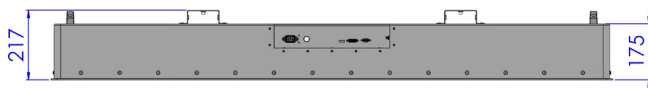

LCD75WO^{0L} Wallmount Vers.1

- UHD 4K Resolution
- High Brightness 3000 cd/m²

Specifications

LCD Panel

Display Type	75" TFT LCD
Resolution	3840 x 2160
Colors	1.07 Billion
Backlight	LED
Brightness	3000 cd/m² (typ.)
Viewing Angle	178° H, 178° V (typ.)

Construction	Aluminium front panel and chassis, powder coated
Color	RAL 9005, 7035, 7032, 9006, etc.
Front Dimension	1746 x 1025 x 5mm
Cover Dimension	1726 x 1005 x 170(217)mm
Mounting	VESA 800 x 800mm (8 x M8)