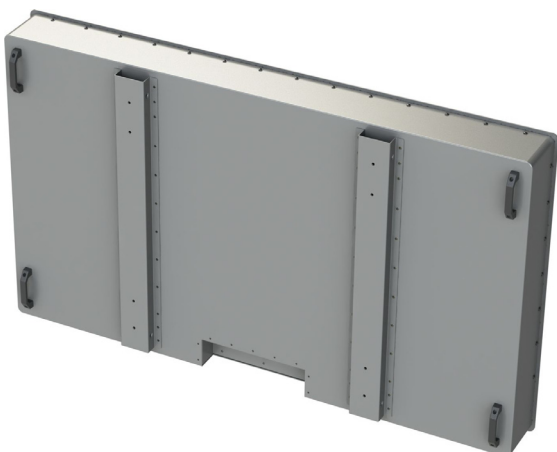

LCD75WO^{0L} Wallmount Vers.1

- UHD 4K Resolution
- High Brightness 3000 cd/m²

Specifications

LCD Panel

Display Type	75" TFT LCD
Resolution	3840 x 2160
Colors	1.07 Billion
Backlight	LED
Brightness	3000 cd/m² (typ.)
Viewing Angle	178° H, 178° V (typ.)

Interface

VGA Input	HD-Sub 15pin, DVI
option	HDMI®, DisplayPort™
option	Video Input - Composite, S-Video, PAL/NTSC, SDI
OSD Control	Brightness, Contrast, Phase, Size, Sharpness, Auto Adjust, etc.

Mechanical

Construction	Aluminium front panel and chassis, powder coated
Color	RAL 9005, 7035, 7032, 9006, etc.
Front Dimension	1746 x 1025 x 5mm
Cover Dimension	1726 x 1005 x 170(217)mm
Mounting	VESA 800 x 800mm (8 x M8)