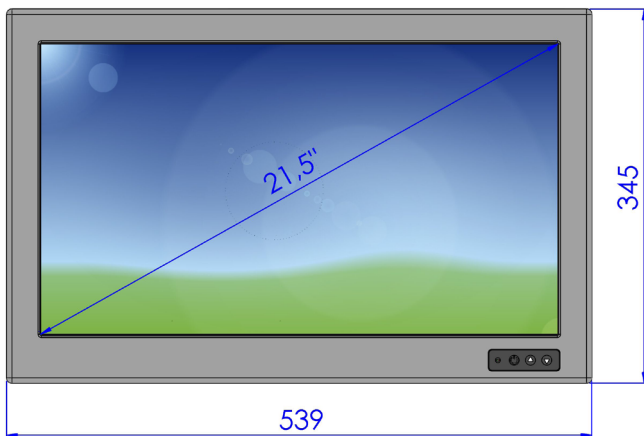

PPC21WDM-7J

Desktop Allround

- Intel® Core™ i3, i5, i7 fanless

Specifications

LCD Panel

Display Type	21.5" TFT LCD
Resolution	1920 x 1080
Colors	16.7M
Backlight	LED
Brightness	250cd/m ² (typ.)
Viewing Angle	178° H, 178° V (typ.)

Mechanical

Construction	milled aluminum chassis, powder coated
Color	RAL 9005, 7035, 7032, 9006, etc.
Dimension	539 x 345 x 80mm
Mounting	VESA 100 x 100mm (4 x M4)

Electrical

Power Supply	115/230V AC, 50/60Hz
<i>option</i>	12V, 24V DC