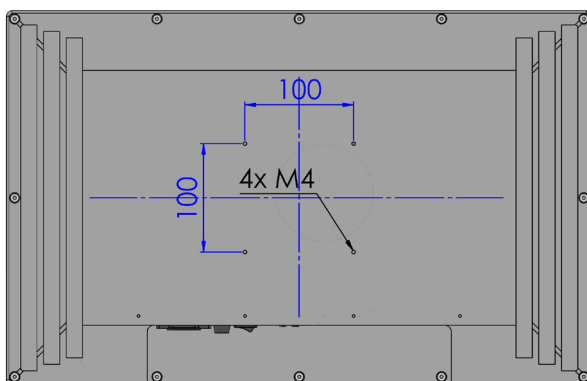

PPC21WDM-7J

Desktop Allround

- Intel® Core™ i3, i5, i7 fanless

Specifications

LCD Panel

Display Type	21.5" TFT LCD
Resolution	1920 x 1080
Colors	16.7M
Backlight	LED
Brightness	250cd/m ² (typ.)
Viewing Angle	178° H, 178° V (typ.)

Mechanical

Construction	milled aluminum chassis, powder coated
Color	RAL 9005, 7035, 7032, 9006, etc.
Dimension	539 x 345 x 80mm
Mounting	VESA 100 x 100mm (4 x M4)

Electrical

Power Supply	115/230V AC, 50/60Hz
<i>option</i>	12V, 24V DC