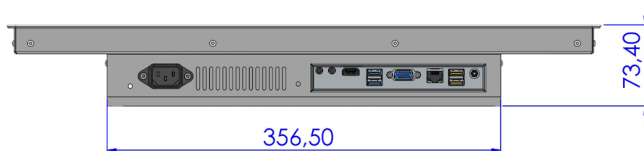

Specifications

LCD Panel

Display Type	21.5" TFT LCD
Resolution	1920 x 1080
Colors	16.7M
Backlight	LED
Brightness	250cd/m² (typ.)
Viewing Angle	178° H, 178° V (typ.)

Touchscreen

Projected Capacitive Touchscreen via USB

PC System

Processor/ Memory	Intel® Celeron® J1900, 4x 2.0GHz up to 8GB RAM
<i>option</i>	Intel® Celeron® J4105, 4x 1.5GHz up to 8GB RAM
<i>option</i>	Intel® Core™ i3, i5, i7, 6th/8th Gen. up to 16GB RAM
Storage	Solid State Disk, up to 1TB
<i>option</i>	2,5" HDD, up to 1TB
I/O Port	1x LAN 2x USB 2.0 1x HDMI® (out)

more/ other I/O-Ports on request

Mechanical

Construction	Protection glas front panel with passe-partout (RAL 9005, jet black) and PCAP touch screen, powder coated steel chassis
Color	RAL 9005, 7035, 7032, 9006, etc.
Dimension	538 x 330 x 73.4mm, (w/o screws)
Mounting	VESA 100 x 100mm (4 x M4)

Electrical

Power Supply	115/230V AC, 50/60Hz
<i>option</i>	12V, 24V DC

Environmental

Temperature	operating 0°C to 45°C storage -20°C to 60°C
Humidity	max. 90% RH, non condensing
Protection	IP65 on frontside

Options

Operating System	Microsoft® Windows® 7 Pro ¹ Microsoft® Windows® 10 Pro Microsoft® Windows® Embedded Linux®
WLAN	802.11ac, 802.11a/b/g/n

AC adapter
other options on request

Accessories (included)

Power-cord

¹ with Intel® Celeron® J1900 processor only

Intel®, Celeron®, Pentium®, Intel® Core™ and Intel® Atom™ are trademarks of the Intel Corporation in the U.S. and other countries. Microsoft® and Windows® are trademarks of the Microsoft® Corporation in the U.S. and other countries. Linux® is the registered trademark of Linus Torvalds in the U.S. and other countries. The term HDMI and HDMI High-Definition Multimedia Interface, and the HDMI Logo are trademarks or registered trademarks of HDMI Licensing, LLC in the United States and other countries.