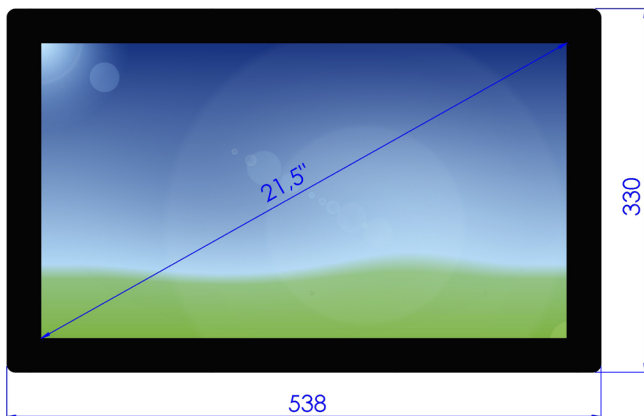

Specifications

LCD Panel

Display Type	21.5" TFT LCD
Resolution	1920 x 1080
Colors	16.7M
Backlight	LED
Brightness	250cd/m² (typ.)
Viewing Angle	178° H, 178° V (typ.)

Touchscreen

Projected Capacitive Touchscreen via USB

PC System

Processor/ Memory	Intel® Celeron® J1900, 4x 2.0GHz up to 8GB RAM
<i>option</i>	Intel® Celeron® J4105, 4x 1.5GHz up to 8GB RAM
<i>option</i>	Intel® Core™ i3, i5, i7, 6th/8th Gen. up to 16GB RAM
Storage	Solid State Disk, up to 1TB
<i>option</i>	2,5" HDD, up to 1TB
I/O Port	1x LAN 2x USB 2.0 1x HDMI® (out)

more/ other I/O-Ports on request

Mechanical

Construction	Protection glas front panel with passe-partout (RAL 9005, jet black) and PCAP touch screen, powder coated steel chassis
Color	RAL 9005, 7035, 7032, 9006, etc.
Dimension	538 x 330 x 73.4mm, (w/o screws)
Mounting	VESA 100 x 100mm (4 x M4)

Electrical

Power Supply	115/230V AC, 50/60Hz
<i>option</i>	12V, 24V DC

Environmental

Temperature	operating 0°C to 45°C storage -20°C to 60°C
Humidity	max. 90% RH, non condensing
Protection	IP65 on frontside

Options

Operating System	Microsoft® Windows® 7 Pro ¹ Microsoft® Windows® 10 Pro Microsoft® Windows® Embedded Linux®
WLAN	802.11ac, 802.11a/b/g/n

AC adapter
other options on request

Accessories (included)

Power-cord

¹ with Intel® Celeron® J1900 processor only

Intel®, Celeron®, Pentium®, Intel® Core™ and Intel® Atom™ are trademarks of the Intel Corporation in the U.S. and other countries. Microsoft® and Windows® are trademarks of the Microsoft® Corporation in the U.S. and other countries. Linux® is the registered trademark of Linus Torvalds in the U.S. and other countries. The term HDMI and HDMI High-Definition Multimedia Interface, and the HDMI Logo are trademarks or registered trademarks of HDMI Licensing, LLC in the United States and other countries.