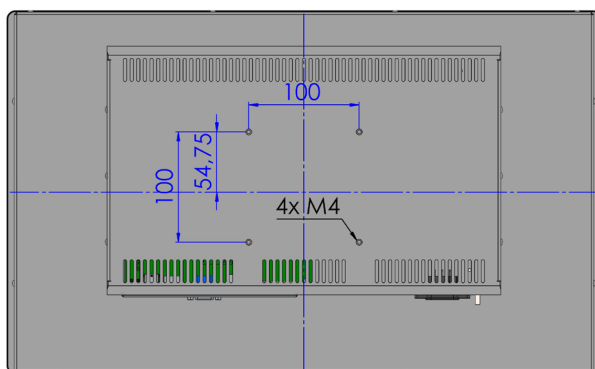

Specifications

LCD Panel

Display Type	21.5" TFT LCD
Resolution	1920 x 1080
Colors	16.7M
Backlight	LED
Brightness	250cd/m² (typ.)
Viewing Angle	178° H, 178° V (typ.)

Touchscreen

Projected Capacitive Touchscreen via USB

PC System

Processor/ Memory	Intel® Celeron® J1900, 4x 2.0GHz up to 8GB RAM
<i>option</i>	Intel® Celeron® J4105, 4x 1.5GHz up to 8GB RAM
<i>option</i>	Intel® Core™ i3, i5, i7, 6th/8th Gen. up to 16GB RAM
Storage	Solid State Disk, up to 1TB
<i>option</i>	2,5" HDD, up to 1TB
I/O Port	1x LAN 2x USB 2.0 1x HDMI® (out)

more/ other I/O-Ports on request

Mechanical

Construction	Protection glas front panel with passe-partout (RAL 9005, jet black) and PCAP touch screen, powder coated steel chassis
Color	RAL 9005, 7035, 7032, 9006, etc.
Dimension	538 x 330 x 73.4mm, (w/o screws)
Mounting	VESA 100 x 100mm (4 x M4)

Electrical

Power Supply	115/230V AC, 50/60Hz
<i>option</i>	12V, 24V DC

Environmental

Temperature	operating 0°C to 45°C storage -20°C to 60°C
Humidity	max. 90% RH, non condensing
Protection	IP65 on frontside

Options

Operating System	Microsoft® Windows® 7 Pro ¹ Microsoft® Windows® 10 Pro Microsoft® Windows® Embedded Linux®
WLAN	802.11ac, 802.11a/b/g/n

AC adapter
other options on request

Accessories (included)

Power-cord

¹ with Intel® Celeron® J1900 processor only

Intel®, Celeron®, Pentium®, Intel® Core™ and Intel® Atom™ are trademarks of the Intel Corporation in the U.S. and other countries. Microsoft® and Windows® are trademarks of the Microsoft® Corporation in the U.S. and other countries. Linux® is the registered trademark of Linus Torvalds in the U.S. and other countries. The term HDMI and HDMI High-Definition Multimedia Interface, and the HDMI Logo are trademarks or registered trademarks of HDMI Licensing, LLC in the United States and other countries.