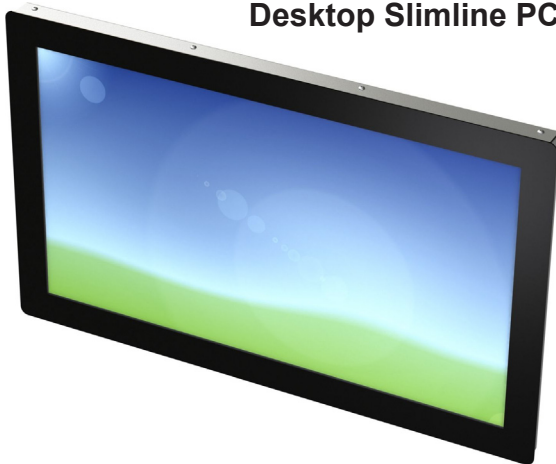

## PPC21WDSC-7A Desktop Slimline PCAP

- Projected Capacitive Touchscreen

### LCD Panel

Display Type	21.5" TFT LCD
Resolution	1920 x 1080
Colors	16.7M
Backlight	LED
Brightness	250cd/m <sup>2</sup> (typ.)
Viewing Angle	178° H, 178° V (typ.)

### Touchscreen

Projected Capacitive Touchscreen via USB