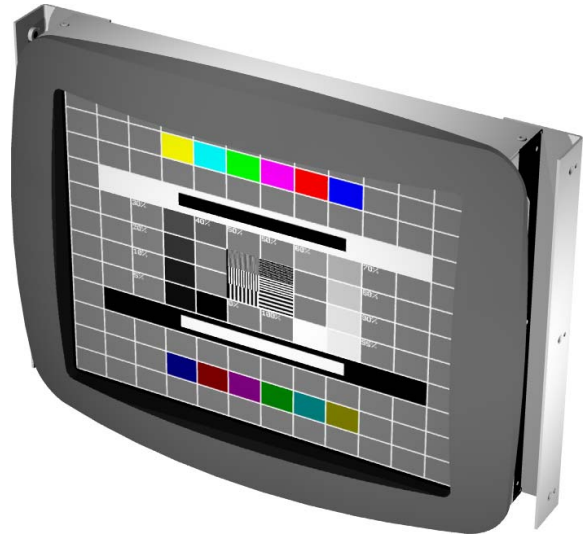

12,1" TFT

14" CRT- Replacement

Heidenhain BC 110  
BC 125

### LCD Panel

---

Display Type	TFT-Panel, diff. manufacturers
Resolution	800 x 600
Colors	262k, 18bit
Display Area	245.9mm x 184.4mm
Brightness	300 Cd/m <sup>2</sup>
Contrast	200 : 1
Viewing Angle	120° H, 90° V