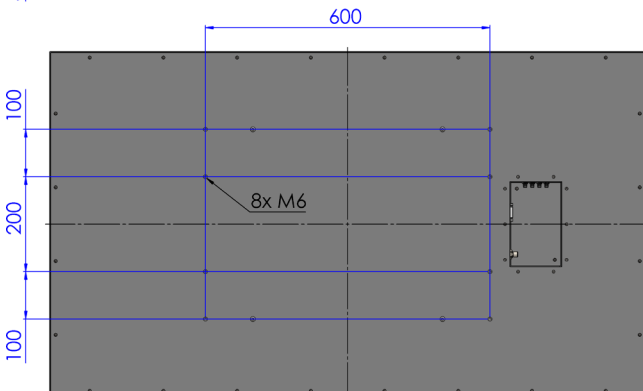

## LCD55WS-8H2 Wallmount Slim

- optional protection glass
- optional IP65 all around (waterproof)

## Specifications

### LCD Panel

Display Type	55" TFT LCD
Resolution	1920 x 1080
Colors	16.7M
Backlight	LED
Brightness	500cd/m <sup>2</sup> (typ.)
Viewing Angle	178° H, 178° V (typ.)

### Mechanical

Construction	Steel/ Aluminium chassis, powder coated
Color	RAL 9005, 7035, 7032, 9006, etc.
Dimension	1258 x 728,8 x 57mm (w/o screws)
Mounting	VESA 600 x 400mm (8 x M6)
Connections	on left backside, recessed