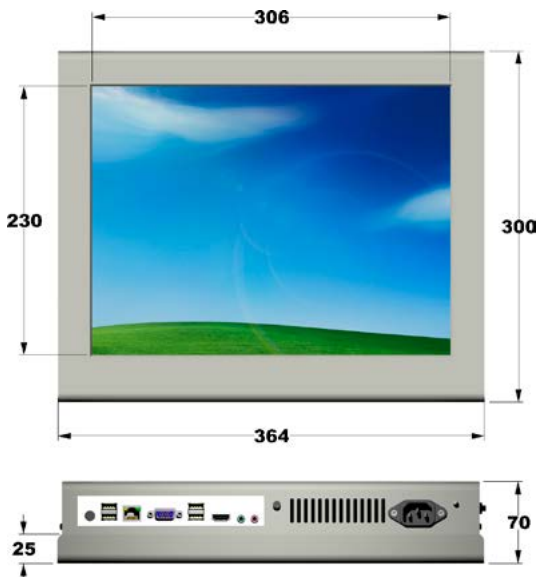

## PPC15DI

Desktop

- Fanless Intel® Atom™ CPU
- Optional Touchscreen

### LCD Panel

Display Type	15" TFT LCD
Resolution	1024 x 768
Colors	16.7M
Brightness	250 cd/m <sup>2</sup> (typ.)
<b>option</b>	high brightness
Viewing Angle	160° H, 140° V (typ.)
<b>option</b>	170° H, 170° V (typ.)

### Mechanical

Construction	Aluminium front panel and steel chassis powder coated
Color	RAL 9005, 7035, 7032, 9006, etc.
Dimension	364 x 300 x 70mm
Mounting	VESA 100 x 100mm (4 x M4)
Protection	IP41 on Frontside
<b>option</b>	Anti glare protection glass