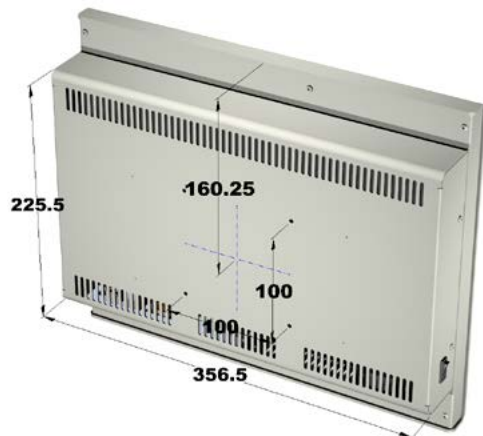

PPC15DI

Desktop

- Fanless Intel® Atom™ CPU
- Optional Touchscreen

Specifications

LCD Panel

Display Type	15" TFT LCD
Resolution	1024 x 768
Colors	16.7M
Brightness	250 cd/m² (typ.)
option	high brightness
Viewing Angle	160° H, 140° V (typ.)
option	170° H, 170° V (typ.)

PC System

Processor	Intel® Atom™, 2x1.86 GHz
option	Intel® Celeron®, 4x1.83 GHz, (2.16 GHz)¹⁾
Memory	up to 4 GB
option	up to 8 GB²
Storage	2.5" HDD 80 GB, opt. up to 500 GB
option	2.5" SSD 8 - 256 GB
I/O Port	1 x Gigabit-LAN
	4 x USB 2.0
	more/other I/O-Ports on request

Mechanical

Construction	Aluminium front panel and steel chassis powder coated
Color	RAL 9005, 7035, 7032, 9006, etc.
Dimension	364 x 300 x 70mm
Mounting	VESA 100 x 100mm (4 x M4)
Protection	IP41 on Frontside
option	Anti glare protection glass

Electrical

Power Supply	115/230VAC, 50/60Hz
option	12V DC, 24V DC

Environmental

Temperature	Operating 0°C to 45°C Storage -20°C to 60°C
Humidity	max. 90% RH, non condensing

Options

Operating System	Microsoft® Windows® 7 Pro Microsoft® Windows® 8.1²⁾

- Touchscreen, resistive, capacitive
- Integrated Wireless LAN
- External RFID Reader Device
- VESA-Mount Desktop-Stand
- **other options on request**

¹⁾ Burst Frequency

²⁾ with Intel® Celeron® Processor

Intel®, Intel® Celeron®, Intel® Core™ Duo, Intel® Core™2 Duo and Intel® Atom™ are trademarks of the Intel Corporation in the U.S. and other countries. Microsoft® and Windows® are trademarks of the Microsoft® Corporation in the U.S. and other countries. Dimensions in mm.

15C

All rights reserved. Specifications subject to change without prior notice.