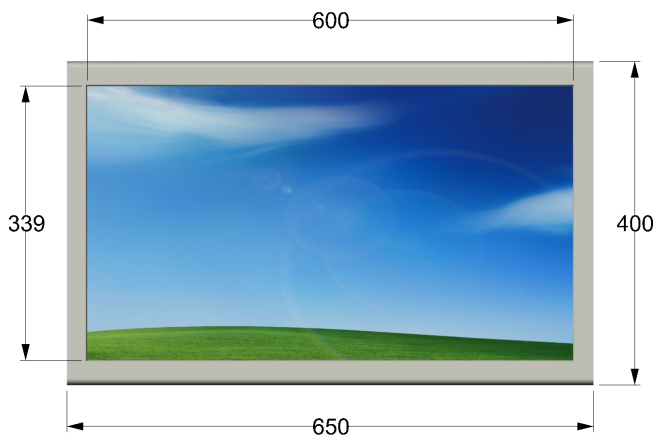

PPC27WDI

Desktop Vers. 4

Specifications

LCD Panel

Display Type	27" TFT LCD
Resolution	1920 x 1080
Colors	16.7M
Backlight	LED
Brightness	300cd/m ² (typ.)
Viewing Angle	178° H, 178° V (typ.)

PC System

Processor	Intel® Atom™, 2x1.86GHz
<i>option</i>	Intel® Core™ i3, 2x2.8GHz
<i>option</i>	Intel® Core™ i5, 2x2.9GHz (3.6GHz ¹)
Memory	DDR3 RAM 2GB
<i>option</i>	up to 8GB (depending on System)
Storage	2,5" HDD 80GB, opt. up to 500GB
<i>option</i>	2,5" SSD 8 - 256GB
I/O Port	1 x Gigabit-LAN
	2 x USB 2.0
	more/ other I/O-Ports on request

Mechanical

Construction	Aluminium front panel and steel chassis, powder coated
Dimension	650 x 400 x 70mm
	650 x 400mm x TBD ²
Mounting	VESA 200 x 100mm (6 x M4)

Electrical

Power Supply	115/230V AC, 50/60Hz
<i>option</i>	24V, 48V DC