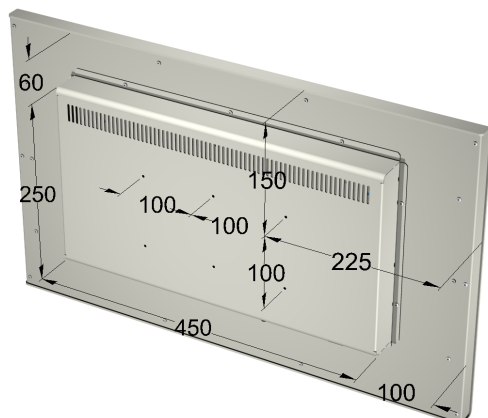

PPC27WDI

Desktop Vers. 4

Specifications

LCD Panel

Display Type	27" TFT LCD
Resolution	1920 x 1080
Colors	16.7M
Backlight	LED
Brightness	300cd/m ² (typ.)
Viewing Angle	178° H, 178° V (typ.)

PC System

Processor	Intel® Atom™, 2x1.86GHz
<i>option</i>	Intel® Core™ i3, 2x2.8GHz
<i>option</i>	Intel® Core™ i5, 2x2.9GHz (3.6GHz ¹)
Memory	DDR3 RAM 2GB
<i>option</i>	up to 8GB (depending on System)
Storage	2,5" HDD 80GB, opt. up to 500GB
<i>option</i>	2,5" SSD 8 - 256GB
I/O Port	1 x Gigabit-LAN
	2 x USB 2.0
	more/ other I/O-Ports on request

Mechanical

Construction	Aluminium front panel and steel chassis, powder coated
Dimension	650 x 400 x 70mm
	650 x 400mm x TBD ²
Mounting	VESA 200 x 100mm (6 x M4)

Electrical

Power Supply	115/230V AC, 50/60Hz
<i>option</i>	24V, 48V DC

Dimensions in mm

13F

All rights reserved. Specifications subject to change without prior notice