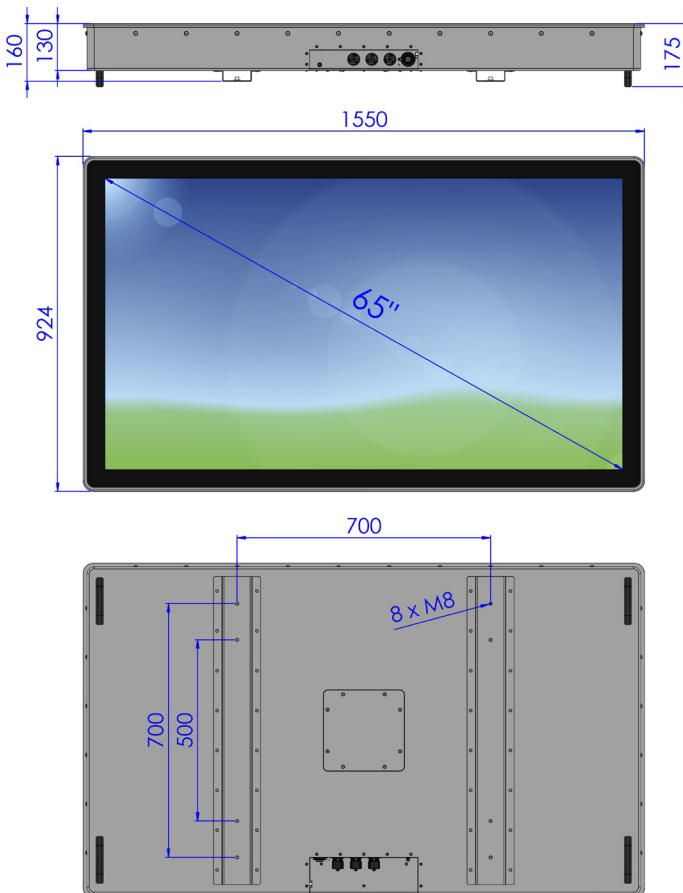

## PPC65WOC-2C Wallmount Vers.1

- PCAP-Multitouchscreen
- optional waterproof
- optional wide temperature operating
- optional super high brightness 2500 cd/m<sup>2</sup>

### LCD Panel

Display Type	65" TFT LCD
Resolution	1920 x 1080
Colors	16.2M
Brightness	500cd/m <sup>2</sup> (typ.)
<i>option</i>	700cd/m <sup>2</sup> (typ.)
<i>option</i>	<b>2500cd/m<sup>2</sup> (typ.)</b>
Viewing Angle	178° H, 178° V (typ.)

### Mechanical

Construction	Powder coated aluminum front panel with recessed protection glass and PCAP touch screen, powder coated aluminium chassis
Color	RAL 9005, 7035, 7032, 9006, etc.
Dimension	1550 x 924 x 130(160) mm
Mounting	VESA 700 x 700mm (8 x M8)

Dimensions in mm

2C

All rights reserved. Specifications subject to change without prior notice