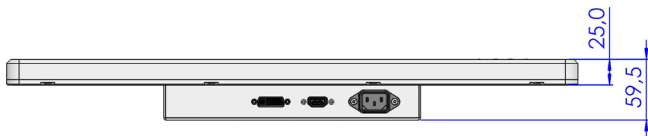

Specifications

LCD-panel

display type	21,5" TFT LCD
resolution	1920 x 1080 (Full HD)
colors	16.7 M
brightness	300cd/m² (typ.)
viewing angle	178° H, 178° V (typ.)

environmental

temperature	operating 0°C to 45°C storage -20°C to +60°C
IP code	IP65 all around

mechanical

construction	aluminium, powder coated
colors	RAL 9005, 9006, 7035
protection glass	3 mm, anti glare
mounting	VESA 100 x 100 mm (4 x M4)

LCD-controller

data input	DVI DisplayPort™ HDMI®
OSD control	brightness, contrast, phase, size, sharpness, auto adjust, etc

power supply

110/230V AC, 50/60Hz

options

colors	RAL-Colors
protection glass	tempered glas acrylic glass polycarbonate glass
mounting	custom mounting sollutions
data input	add'l. DisplayPort™, HDMI® DVI, VGA, SDI, S-video composite-video (PAL/NTSC)
HDMI extender	Image data transmission via Cat 5e/ Cat 6 cable, up to 100m
power supply	24V, 48V DC
miscellaneous	waterproof industrial connectors wall mount

The Adopted Trademarks HDMI®, High-Definition Multimedia Interface, and the HDMI® Logo are trademarks or registered trademarks of HDMI® Licensing Administrator, Inc. DisplayPort™ and the Display-Port™ logo are trademarks owned by the Video Electronics Standards Association (VESA®) in the United States and other countries.

Dimensions in mm

04.2026

All rights reserved. Specifications subject to change without prior notice