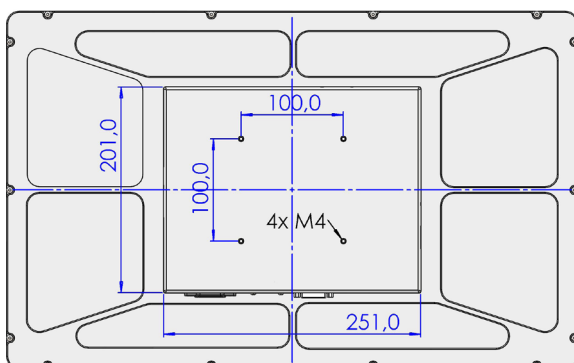

## Specifications

### LCD-panel

display type	21,5" TFT LCD
resolution	1920 x 1080 (Full HD)
colors	16.7 M
brightness	300cd/m <sup>2</sup> (typ.)
viewing angle	178° H, 178° V (typ.)

Dimensions in mm

04.2026

All rights reserved. Specifications subject to change without prior notice