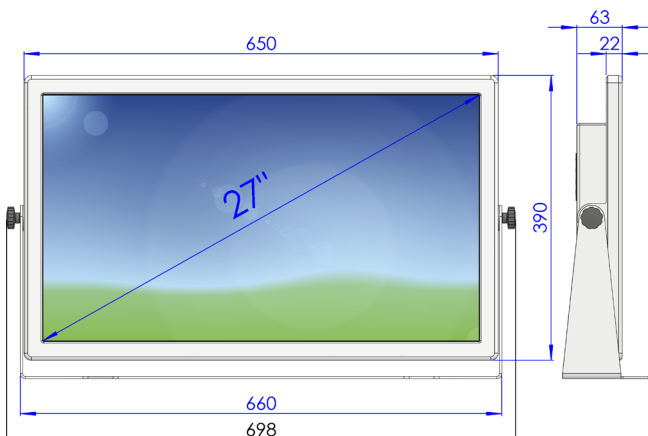

LCD27WDMS2-5L

desktop standard slimline

- slim and waterproof
- bracket for table mounting
- adjustable tilt

Specifications

LCD-panel

display type	27" TFT LCD
resolution	1920 x 1080 (Full HD)
colors	16.7 million
brightness	350cd/m ² (typ.)
viewing angle	178° H, 178° V (typ.)

dimensions in mm

04.2026

All rights reserved. Specifications subject to change without prior notice