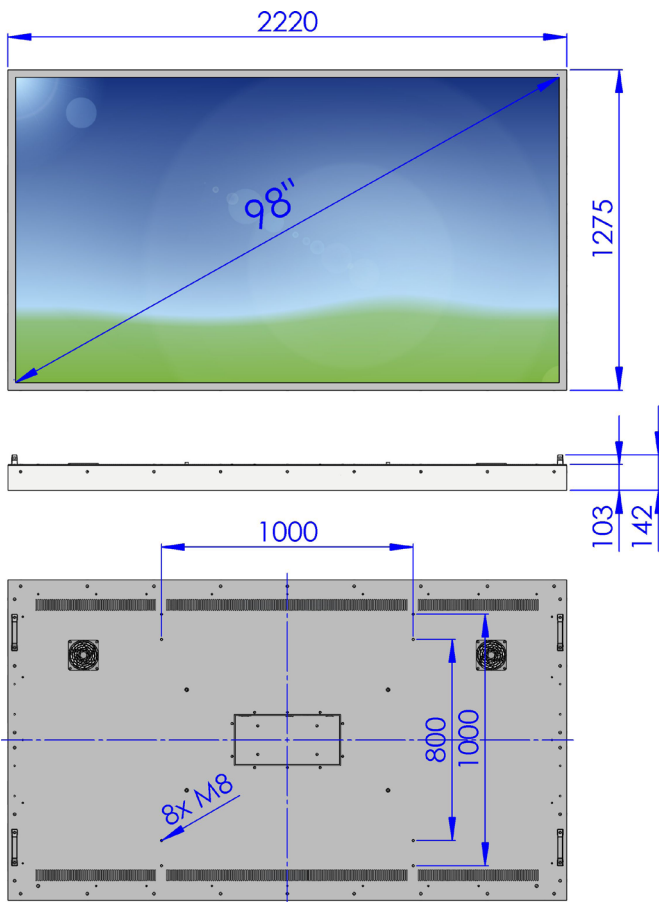

LCD98WS-4A

widescreen *slimline*

Specifications

LCD-panel

display type	98" TFT LCD
resolution	3840 x 2160 (Ultra HD)
colors	1.07 billion
brightness	500cd/m ² (typ.)
viewing angle	178° H, 178° V (typ.)

environmental

temperature	operating 0°C to 45°C storage -20°C to +60°C
IP code	IP40 on frontside IP20 on backside

mechanical

construction	powder coated aluminium chassis
colors	RAL 9005, 9006, 7035
mounting	VESA 1000 x 1000 (800) mm (8 x M8)
weight	max. 100kg

power-cord	CEE 7/4, IEC 60320 C13, 1.8m
HDMI cable	1.8m
DisplayPort-cable	1.8m

options

colors	RAL-Colors
protection glass	laminated safety glass acrylic glass polycarbonate glass
mounting	Lifting Eye Bolts for wire rope attachment, custom mounting solutions
data input	add'l. DisplayPort™, HDMI® SDI, S-video
control input	composite-video (PAL/NTSC) on/off control and OSD via RS232/ ethernet
HDMI extender	Image data transmission via Cat 5e/ Cat 6 cable, up to 100m
power supply	24V, 48V DC
miscellaneous	speakers IR-Remote

dimensions in mm

6B

All rights reserved. Specifications subject to change without prior notice