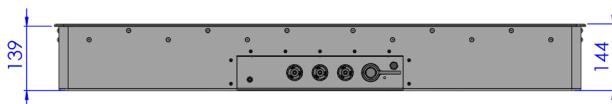

Specifications

LCD Panel

Display Type	46" TFT LCD
Resolution	1920 x 1080
Colors	16.7M
Brightness	500cd/m² (typ.)
option	Sunlight readable (>800cd/m²)
Viewing Angle	178° H, 178° V (typ.)

PC System

Processor/ Memory	Intel® Celeron®, Quadcore 2.0GHz/ up to 8GB RAM
option	Intel® Core™ i3, i5, i7, 6th Gen./ up to 16GB RAM
Storage	Solid State Disk, up to 1TB
option	2,5" HDD, up to 1TB
I/O Port	1 x LAN 2 x USB 2.0

more/ other I/O-Ports on request

Mechanical

Construction	Aluminium front panel and chassis, powder coated
Color	RAL 9005, 7035, 7032, 9006, etc.
Front Dimension	1151 x 695 x 5mm
Cover Dimension	1131 x 675 x 139mm, (w/o screws)
Mounting	VESA 600 x 200mm (8 x M6)

Electrical

Power Supply	115/230V AC, 50/60Hz
option	24V, 48V DC

Environmental

Temperature	Storage -20°C to 60°C Operating 0°C to 45°C
Humidity	max. 90% RH, non condensing

Options

Operating System	Microsoft® Windows® 7 Pro ¹ Microsoft® Windows® 10 Pro Microsoft® Windows® Embedded
Protection glass	anti glare, IP65 on frontside
Touchscreen	Projected Capacitive
WLAN	802.11ac, 802.11a/b/g/n
Waterproof	IP65 all around
Wide Temperature	Operating -20°C to 50°C
AC adapter	
other options on request	

Accessories (included)

- Power-cord
- Waterproof LAN-Cable-Conector

¹ with Intel® Celeron® processor only

Intel®, Celeron®, Pentium®, Intel® Core™ and Intel® Atom™ are trademarks of the Intel Corporation in the U.S. and other countries.
Microsoft® and Windows® are trademarks of the Microsoft® Corporation in the U.S. and other countries.

Dimensions in mm

8K

All rights reserved. Specifications subject to change without prior notice