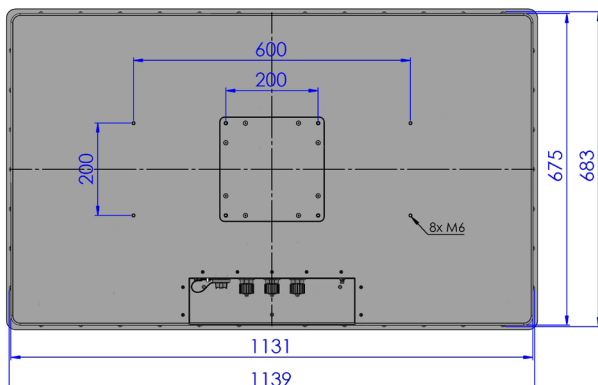

Specifications

LCD Panel

Display Type	46" TFT LCD
Resolution	1920 x 1080
Colors	16.7M
Brightness	500cd/m² (typ.)
option	Sunlight readable (>800cd/m²)
Viewing Angle	178° H, 178° V (typ.)

PC System

Processor/ Memory	Intel® Celeron®, Quadcore 2.0GHz/ up to 8GB RAM
option	Intel® Core™ i3, i5, i7, 6th Gen./ up to 16GB RAM
Storage	Solid State Disk, up to 1TB
option	2,5" HDD, up to 1TB
I/O Port	1 x LAN 2 x USB 2.0

more/ other I/O-Ports on request

Mechanical

Construction	Aluminium front panel and chassis, powder coated
Color	RAL 9005, 7035, 7032, 9006, etc.
Front Dimension	1151 x 695 x 5mm
Cover Dimension	1131 x 675 x 139mm, (w/o screws)
Mounting	VESA 600 x 200mm (8 x M6)

Electrical

Power Supply	115/230V AC, 50/60Hz
option	24V, 48V DC

Environmental

Temperature	Storage -20°C to 60°C Operating 0°C to 45°C
Humidity	max. 90% RH, non condensing

Options

Operating System	Microsoft® Windows® 7 Pro ¹ Microsoft® Windows® 10 Pro Microsoft® Windows® Embedded
Protection glass	anti glare, IP65 on frontside
Touchscreen	Projected Capacitive
WLAN	802.11ac, 802.11a/b/g/n
Waterproof	IP65 all around
Wide Temperature	Operating -20°C to 50°C
AC adapter	
other options on request	

Accessories (included)

- Power-cord
- Waterproof LAN-Cable-Conector

¹ with Intel® Celeron® processor only

Intel®, Celeron®, Pentium®, Intel® Core™ and Intel® Atom™ are trademarks of the Intel Corporation in the U.S. and other countries.
Microsoft® and Windows® are trademarks of the Microsoft® Corporation in the U.S. and other countries.

Dimensions in mm

8K

All rights reserved. Specifications subject to change without prior notice